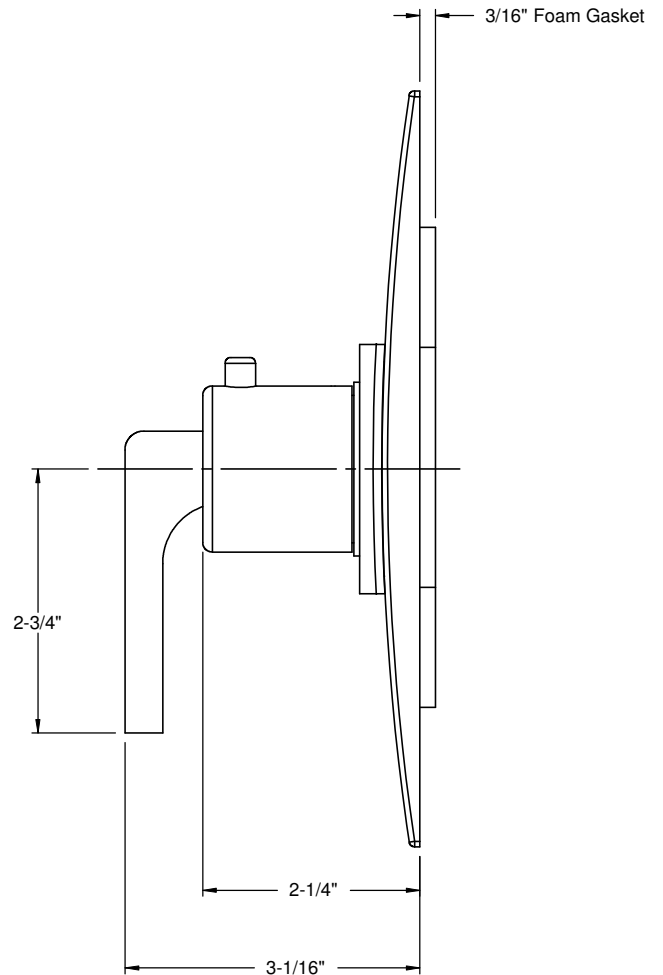

## Features

- Over 30 finishes including 12 PVD finishes
- All brass construction
- Rectangular faceplate
- Engraved brass temperature ring
- 100°F safety stop button with manual override
- Rough valve sold separately (TH75-R)  
See [www.calfaucets.com](http://www.calfaucets.com) for complete selection

## Codes/Standards Applicable

Specified model meets or exceeds the following:

- ASME A112.18.1-2005/CSA B125.1-05
- ASSE 1016
- ADA (with lever handles)
- Listed IAPMO/cUPC®

ALL DIMENSIONS SHOWN TO NEAREST 1/16"