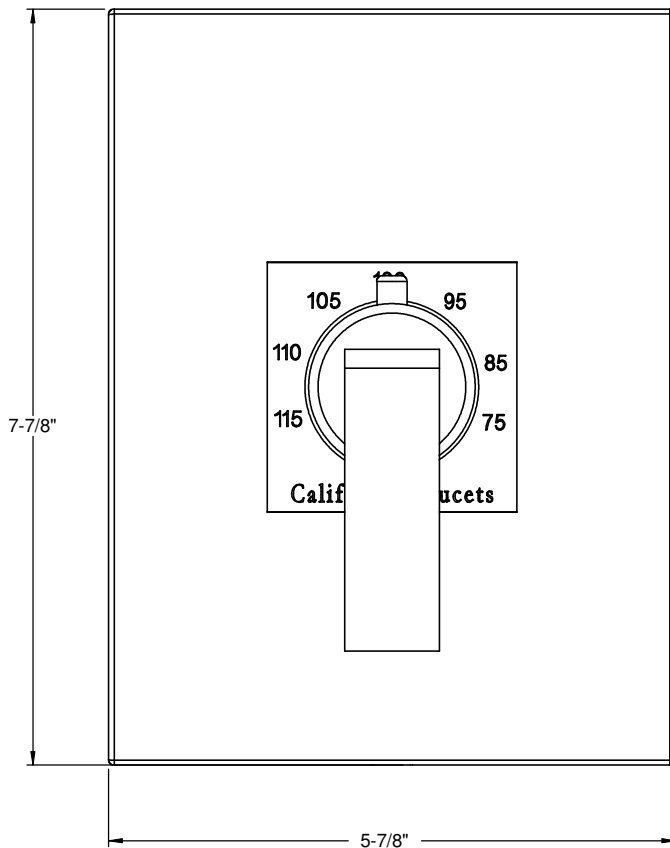

## Features

- Over 30 finishes including 12 PVD finishes
- All brass construction
- Rectangular faceplate
- Engraved brass temperature ring
- 100°F safety stop button with manual override
- Rough valve sold separately (TH75-R)  
See [www.calfaucets.com](http://www.calfaucets.com) for complete selection

## Codes/Standards Applicable

Specified model meets or exceeds the following:

- ASME A112.18.1-2005/CSA B125.1-05
- ASSE 1016
- ADA (with lever handles)
- Listed IAPMO/cUPC®

ALL DIMENSIONS SHOWN TO NEAREST 1/16"